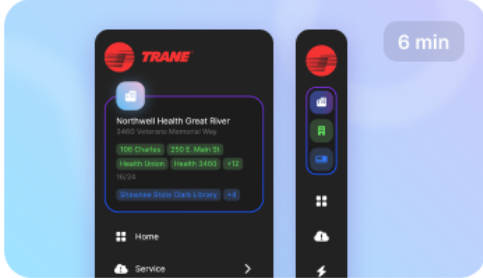

Welcome to Video Onboarding

Welcome to Trane Connect's video onboarding section! Here, you'll find quick guides and tips to help you navigate the app and maximize your HVAC system's performance. Get started by clicking a video below.

New UI for the Sidebar

Episode 1

Documents & Reports page

Episode 2

How to Switch to Old Design

Episode 3

How to switch to old design

Episode 4