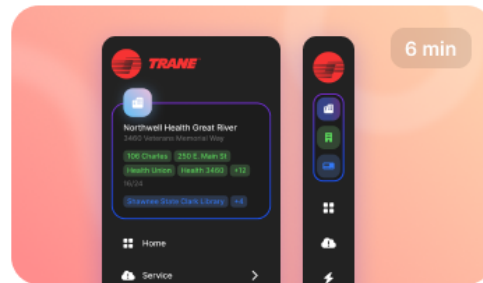

Welcome to Video Onboarding

Welcome to Trane Connect's video onboarding section! Here, you'll find quick guides and tips to help you navigate the app and maximize your HVAC system's performance. Get started by clicking a video below.

New UI for the Sidebar

Episode 1

Documents & Reports page

Episode 2

How to Switch to Old Design

Episode 3

How to switch to old design

Episode 4